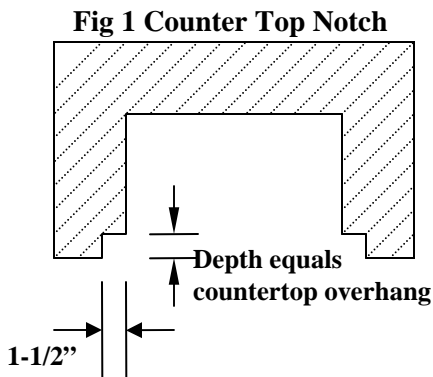

.....
Dimensions and specifications are subject to change without notice. Please call our customer service department for the latest updates.