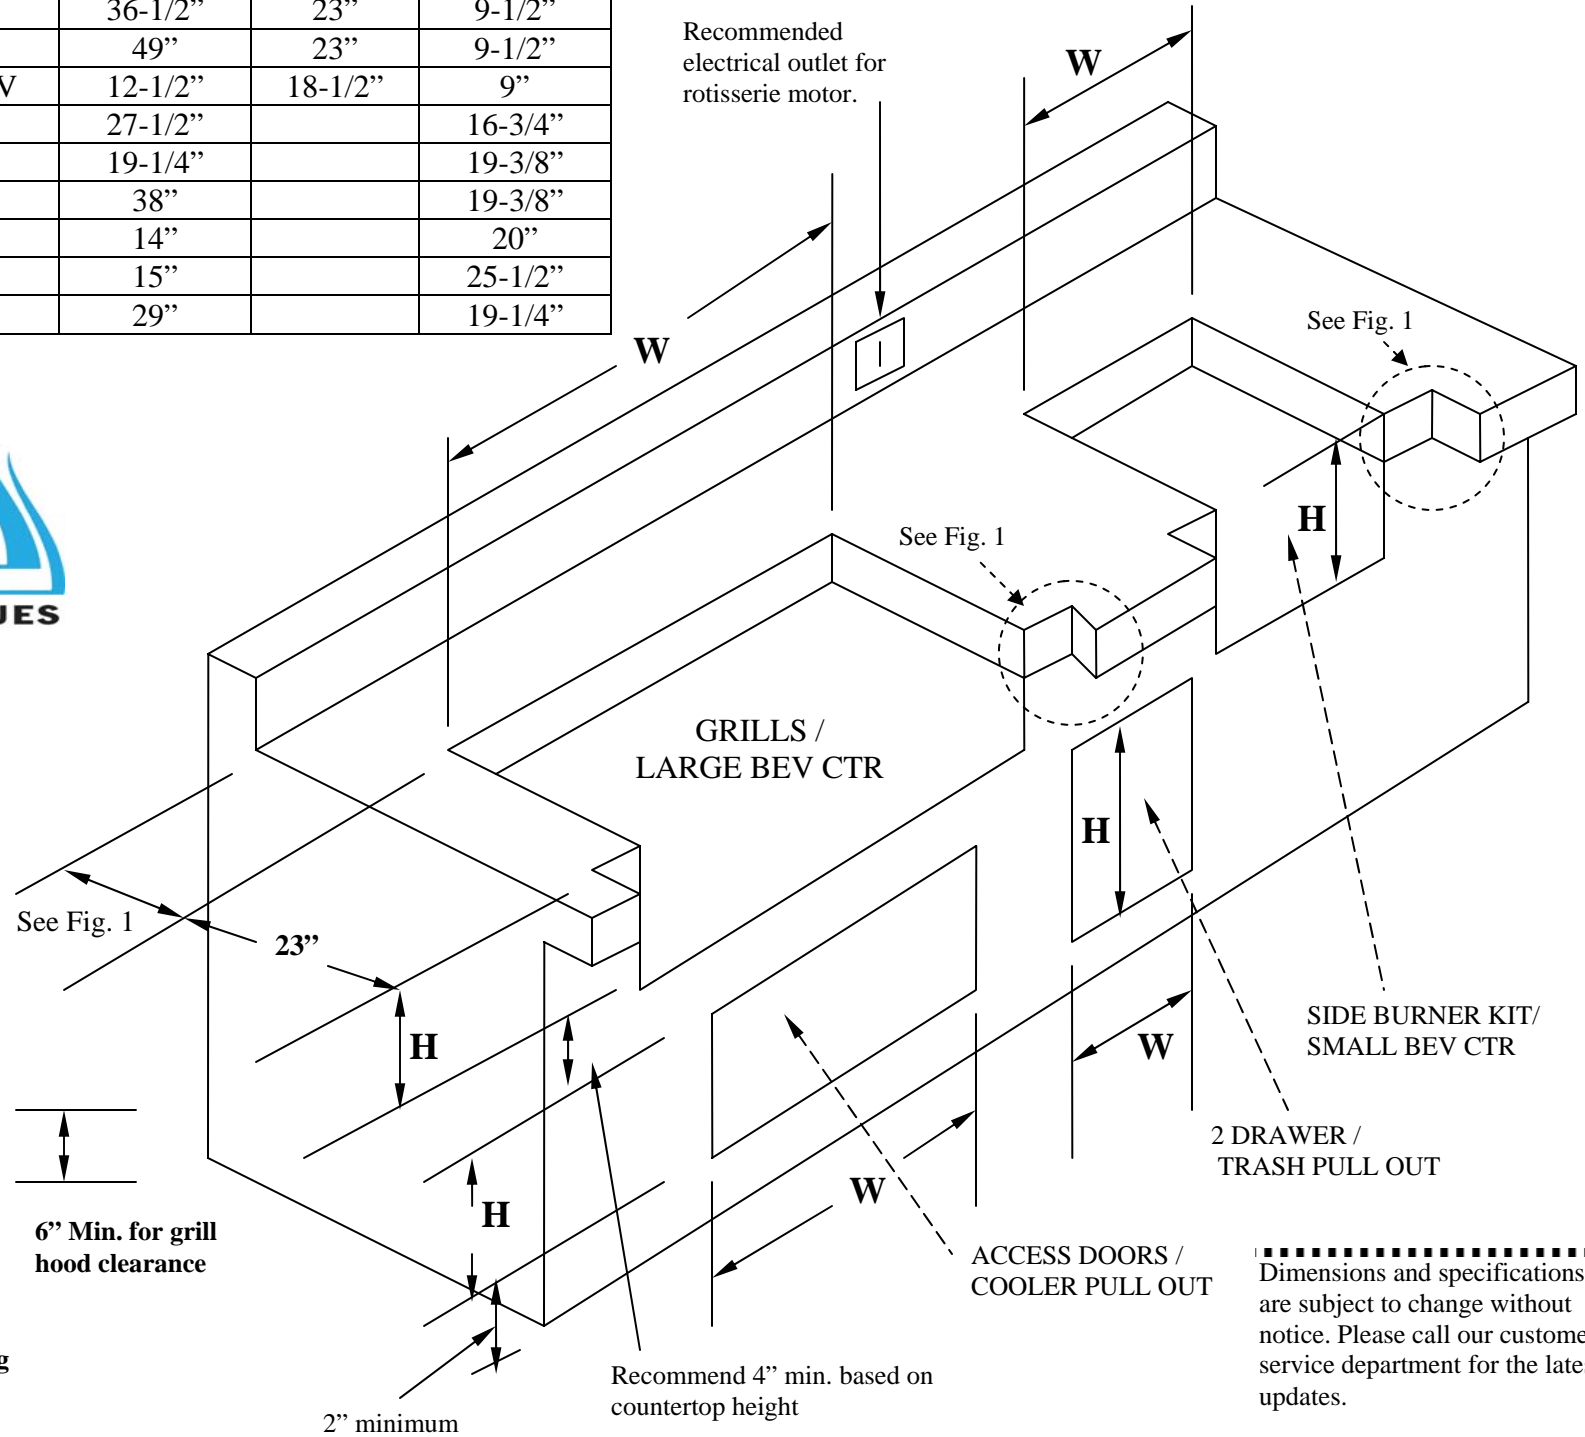

.....
Dimensions and specifications are subject to change without notice. Please call our customer service department for the latest updates.